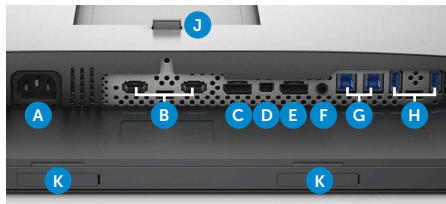

Connectors

- **A** AC Power
- **B** HDMI
- **C** DisplayPort (in)
- **D** Mini DisplayPort (in)
- **E** DisplayPort (out)
- **F** Audio line-out
- **G** USB upstream
- **H** USB downstream
- **I** USB downstream (BC1.2)***
- **J** Stand lock
- **K** Dell soundbar mounting slots

What's in the box?

Components

- Monitor panel
- Stand

Cables

- Power cable (varies by country)
- DP to mDP, and USB 3.0 upstream cables

Documentation

- Factory color calibration report
- Drivers and documentation media (CD)
- Quick Setup Guide
- Safety, environmental and regulatory information

¹ Dell PremierColor

² Dell monitors are #1 Worldwide for 3 consecutive years. Source: IHS Global Inc. Desktop Monitor Market Tracker (2013 to 2015) ID#G16000073

³ Registered in US and Canada only.

⁴ For charging BC1.2 devices and also supports up to 2A when powering standard USB devices.

⁵ DisplayPort 1.2: Supports High Bit Rate 2 (HBR2) and Multi-stream transport (MST).

⁶ AdobeRGB color gamut is based on CIE1931 test standard.

⁷ Dell recommends optional X-Rite i1Display Pro colorimeter for generating custom palettes. Optional and sold separately. You can purchase the X-Rite i1Display Pro colorimeter at Dell.com (select countries) or from any X-Rite online reseller.

⁸ In the event you discover even one bright pixel on the Dell UltraSharp 30 Monitor during the Limited Hardware Warranty period, a free panel exchange is guaranteed. (see pixel panel info located on Dell.com web page for complete details): <http://support.dell.com/support/topics/global.aspx/support/kcs/document?docid=414288>

⁹ EPEAT Gold registered in the U.S. EPEAT registration varies by country. See www.epeat.net for registration status by country.

¹⁰ USB 3.0 does not support graphics output. USB 3.0 rate of data transfer can only be achieved with a computer that supports USB 3.0.

Dell UltraSharp 30 Monitor with PremierColor | UP3017

Display

Model number	UP3017
Viewable image size (diagonal)	75.62 cm (30 inches)
Active display area	
Horizontal	641.3 mm (25.2 inches)
Vertical	400.8 mm (15.8 inches)
Maximum resolution	2560 x 1600 at 60 Hz
Aspect ratio	16:10
Pixel pitch, PPI	0.251 mm x 0.251 mm, 101 ppi
Brightness (typical)	350 cd/m²
Color gamut (typical)	99% AdobeRGB², 99% sRGB coverage (deltaE of less than 2), 99% REC709, 99% DCI-P3
Color depth	1.07 billion colors
Contrast ratio (typical)	1,000:1 (typical)
Viewing angle (typical) (vertical/horizontal)	178°/178°
Response time (typical)	Fast mode: 6 ms gray-to-gray Normal mode: 8 ms gray-to-gray
Panel technology, surface	In-plane switching, anti-glare with 3H hardness
Backlight	LED
Bezel color	Black
Extra features	Color calibration with SDK software and optional X-rite i1Display Pro colorimeter, KVM capabilities, remote asset management via Dell Command | Monitor, Dell Display Manager compatibility via Easy Arrange (PbP, PiP), Comfortview and flicker-free screen

Connectivity