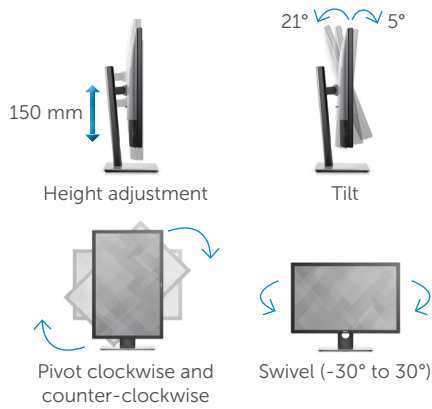

Easily adjust the panel to your preferred viewing position.